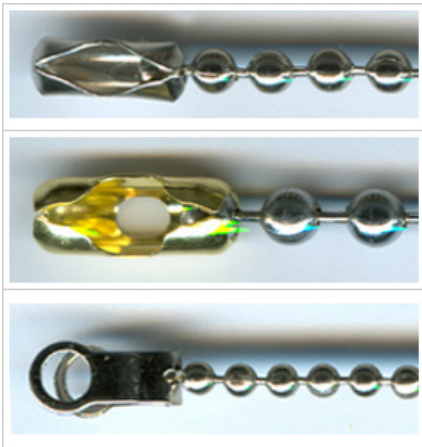

## Ball Chain Accessories

### Product Description

Ball Chain Accessories

Available in Stainless Steel, Chrome and Brass finishes, Ball Chain Joiners and End Clips are essential ball chain accessories to match with your [ball chain](#) purchase. Sizing ranges from 2.3mm right up to 4.5mm. Products come in packs of 100. Add these items to quote and note if you have particular requirements. As with all of our decorative chain supplies, these chain accessories are available for both wholesale and retail sale.

## Product Attributes

- Accessory Type: End Clip, Joiner
- Finish: Stainless Steel, Brass, Chrome
- Size: 2.3mm, 2.4mm, 3.0mm, 3.2mm, 3.5mm, 4.5mm

- Qty: Pack of 100

Ball Chain End Clip - Chrome - 4.5mm x Qty 100

Ball Chain End Clip - Chrome - 3mm

2.3mm stainless steel ball chain end clip