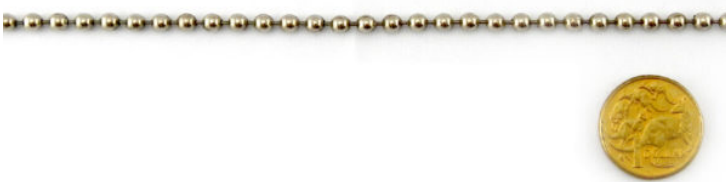

Product Gallery