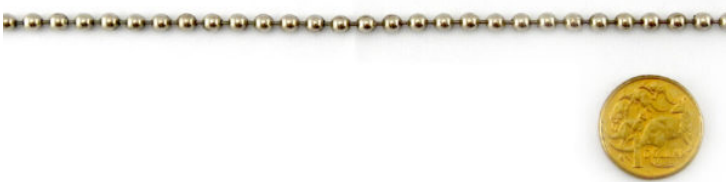

Ball Chain

Product Page: <https://www.abaconproducts.com.au/product/ball-chain/>

Product Description Ball Chain

Decorative **ball chain** has a wide range of uses. Abacon Products sell quality decorative ball chain in a range of finishes including; Stainless Steel, Chrome, Brass & Nickel ball chains. Available in a variety of sizes from 2.3mm up to 4.5mm and quantities to suit your requirements - just ask! As with all of our decorative chain supplies, these chains are available for both wholesale and retail sale in Melbourne.

Product Variants

Stainless Steel 2.3mm 30m

Chrome 2.4mm

Brass 3mm

Chrome 3mm

Chrome 3.5mm

Brass 4.5mm

Chrome 4.5mm

Product Attributes

- Finish: Stainless Steel, Chrome, Brass
- Size: 2.3mm, 2.4mm, 3mm, 3.5mm, 4.5mm
- Qty: by the metre, 25m, 30m, 50m, 100m, 150m, 200m, other
- Packaging: Reel

Product Gallery

Decorative Ball Chain

Decorative Ball Chain

Ball Chain Decorative on Reel

Chrome ball chain, size 2.4mm

Ball Chain Stainless Steel Decorative on Reel

Ball chain chrome 3mm

Ball chain chrome 3.5mm

Ball chain chrome 4.5mm