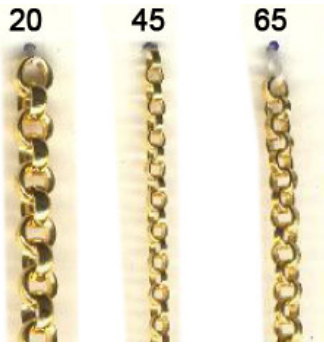

## Product Variants

Chrome Plate 2mm

Chrome Plate 4mm

Silver Plate BC20 (2mm)

Silver Plate BC45 (4.5mm)

Silver Plate BC65 (6.5mm)

Gold Plate BC20 (2mm)

Gold Plate BC45 (4.5mm)

Gold Plate BC65 (6.5mm)

Nickel BC20 (2mm)

Nickel BC45 (4.5mm)

Nickel BC65 (6.5mm)

## Product Attributes

- Finish: Silver Plate, Gold Plate, Nickel, Chrome Plate
- Size: BC20 (2mm), BC45 (4.5mm), BC65 (6.5mm), 2mm, 4mm

- Packaging: Reel

## Product Gallery

Box Chain, also known as Belcher Chain 10x7mm - Jewellery Chain

Box Chain, also known as Belcher Chain 12x15mm

Square Box Chain Gold Plate

Box Chain - Chrome Plated - 2mm