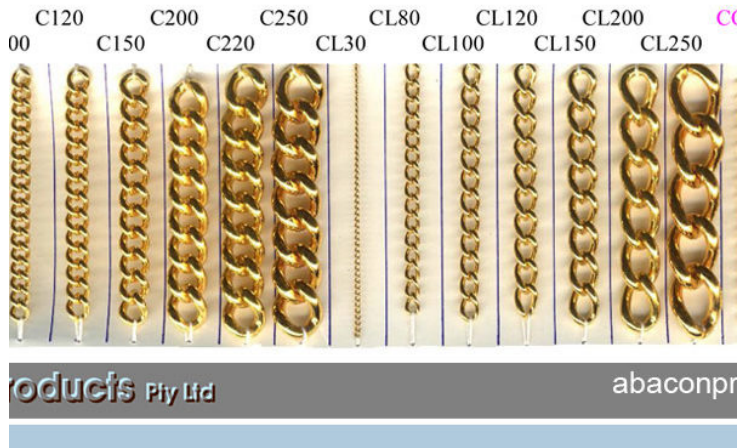

CURB CHAINS