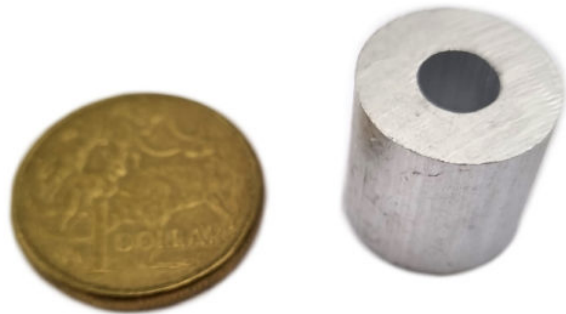

6mm

8mm

10mm

12mm

Product Attributes

- Size: 1.5mm, 2mm, 3mm, 4mm, 5mm, 6mm, 8mm, 10mm, 12mm
- Finish: Aluminium

Product Gallery

shop online - chain.com.au

1.5mm end stop aluminium. Shop online chain.com.au

shop online - [chain.com](http://chain.com.au)

2mm End Stop in Aluminium. Shop online chain.com.au

shop online - chain.com.au

3mm aluminium end stop. Also known as swage stop or ferrule stop. No minimum order. Shop balustrade chain.com.au

shop online - chain.com.au

4mm aluminium end stop. Also known as swage stop or ferrule stop. Shop balustrade online chain.com.au

shop online - chain.com.au

5mm aluminium end stop. Also known as swage stop or ferrule stop. No minimum order. Shop balustrade chain.com.au