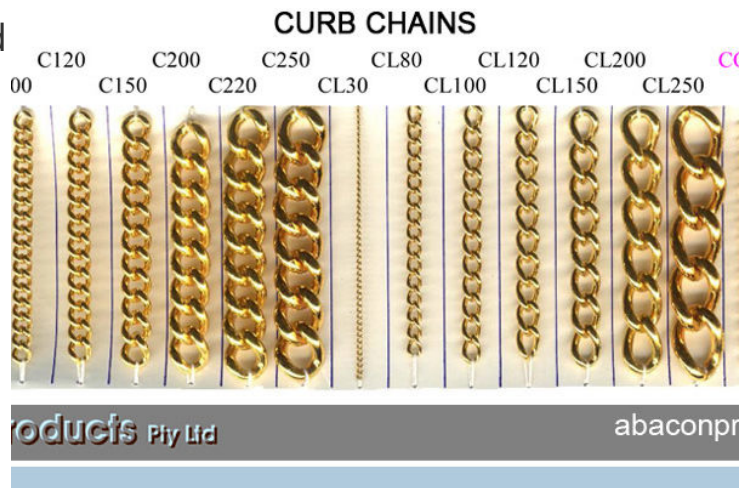

Curb Chain Long CL150 Gold