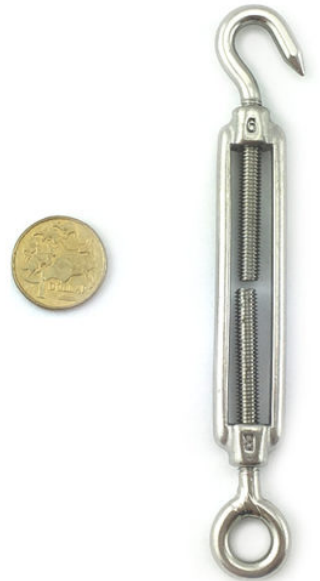

Open Body Turnbuckle Hook and Eye

Product Page:

<https://www.abaconproducts.com.au/product/open-body-turnbuckle-hook-and-eye/>

Product Description

Stainless Steel Open Body Turnbuckle Hook and Eye

Open body Turnbuckle hook and eye in Stainless Steel type 316 from Abacon Products supply to both retail and wholesale. The Open body Turnbuckle hook and eye items is just part of the large range of turnbuckle and hardware accessories available from Abacon Products. Turnbuckles also in [galvanised finish](#).

Product Variants

5mm

6mm

8mm

10mm

12mm

Product Attributes

- Size: 12mm, 10mm, 8mm, 6mm, 5mm
- Finish: Stainless Steel Type 316
- Product: Turnbuckle Open Body with Hook and Eye

Product Gallery

Stainless Steel Open Body Turnbuckle Hook and Eye

Stainless Steel Open Body Turnbuckle Hook and Eye 12mm

Stainless Steel Open Body Turnbuckle Hook and Eye 5mm

Stainless Steel Open Body Turnbuckle Hook and Eye 6mm

Stainless Steel Open Body Turnbuckle Hook and Eye 8mm

Stainless Steel Open Body Turnbuckle Hook and Eye 10mm