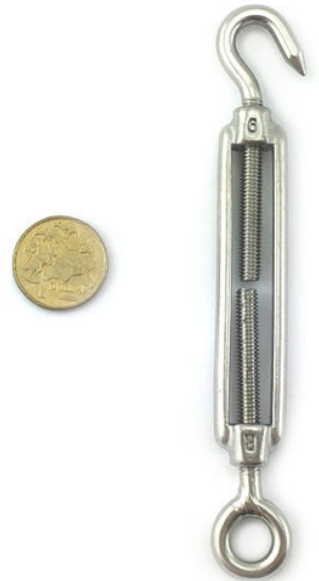

Turnbuckles in Stainless Steel type 316 hook and eye with open body. Sizes available: 10mm, 12mm, 5mm, 6mm and 8mm.

Turnbuckles can be picked up from the Melbourne factory, alternatively delivery can be arranged Australia wide. Both retail and wholesales are available. Can't find exactly what you are looking for? [Ask us](#) for a product specific to your requirements.

## Product Attributes

- Size: 12mm, 10mm, 8mm, 6mm, 5mm
- Finish: Stainless Steel Type 316
- Product: Turnbuckle Open Body with Hook and Eye

## Product Gallery

Stainless Steel Open Body Turnbuckle Hook and Eye

Stainless Steel Open Body Turnbuckle Hook and Eye 12mm

Stainless Steel Open Body Turnbuckle Hook and Eye 5mm

Stainless Steel Open Body Turnbuckle Hook and Eye 6mm

Stainless Steel Open Body Turnbuckle Hook and Eye 8mm

Stainless Steel Open Body Turnbuckle Hook and Eye 10mm