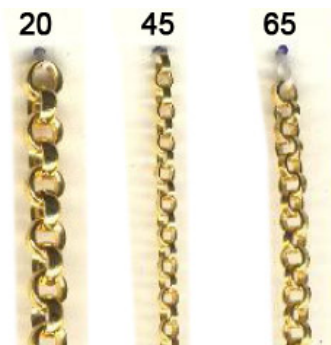

Square Box Chain

Product Page: <https://www.abaconproducts.com.au/product/square-box-chain/>

Product Description Square Box Chain

Square box chain in a variety of finishes and sizes. Available in Gold Plate, Silver Plate, Brass, Copper and Chrome and sizes: 20mm, 45mm and 65mm.

Product Variants

Chrome 65mm

Chrome 45mm

Chrome 20mm

Copper 65mm

Copper 45mm

Copper 20mm

Brass 65mm

Brass 45mm

Brass 20mm

Silver Plate 65mm

Silver Plate 45mm

Silver Plate 20mm

Gold Plate 65mm

Gold Plate 45mm

Gold Plate 20mm

Product Attributes

- Finish: Gold Plate, Silver Plate, Brass, Copper, Chrome
- Size: 20mm, 45mm, 65mm
- Quantity: 50m, Other
- Packing: Bundle