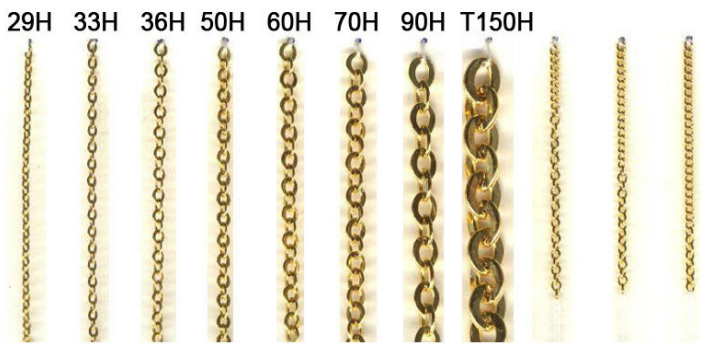

Silver Plate H33

Product Attributes

- Finish: Gold Plate, Silver Plate
- Size: H29, H33, H36, H50, H60, H70, H90, H150
- Quantity: Available by the metre
- Packing: Packaged in bundle or reel, depending on quantity ordered.

Product Gallery